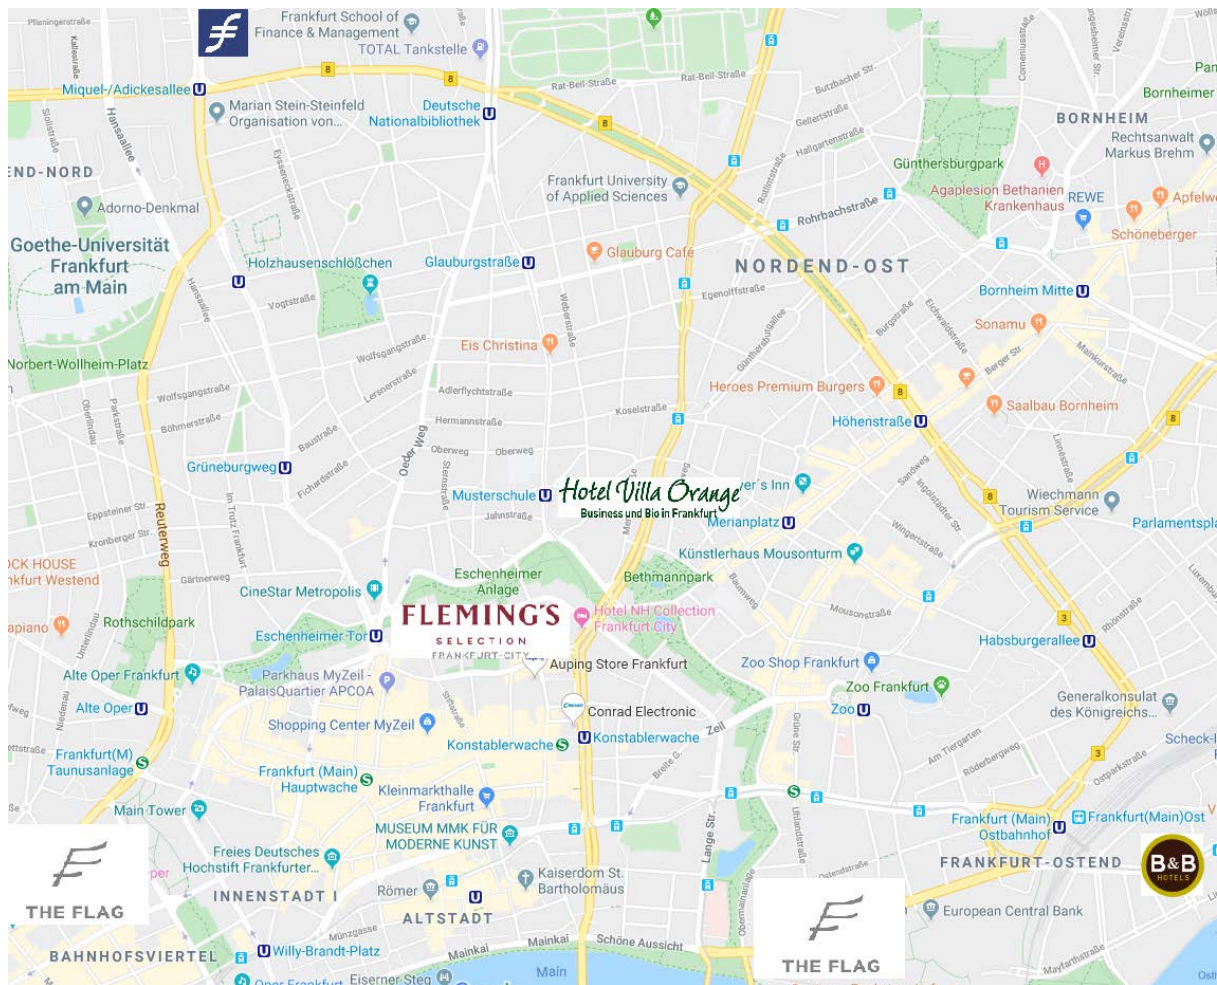

See the suggested options on the map below:

Contacts at FS

Ms. Joana Rosenkranz
Head of International Office
Adickesallee 32-34
60320 Frankfurt am Main
Mobile +49172 2137982
Mail: j.rosenkranz@fs.de

Ms. Hannah Mattia
International Office Project Coordinator
Adickesallee 32-34
60320 Frankfurt am Main
Tel: +49 69 154008 – 865
Mail : h.mattia@fs.de